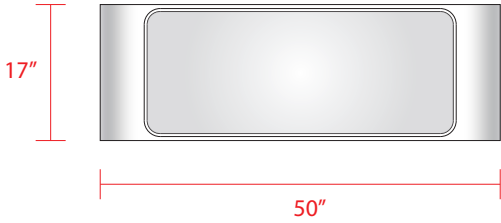

# THE BRIDGE BENCH

FLAX MOHAIR

DARK BRONZE  
WIRE BRUSH FINISH