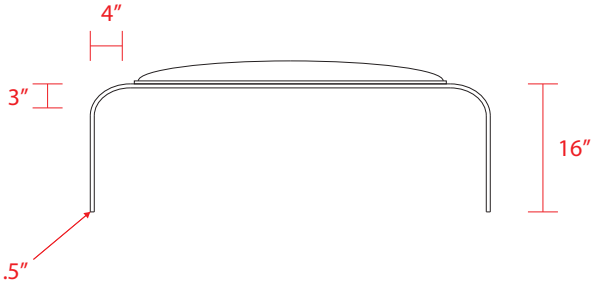

# THE BRIDGE BENCH

FLAX MOHAIR

DARK BRONZE  
WIRE BRUSH FINISH