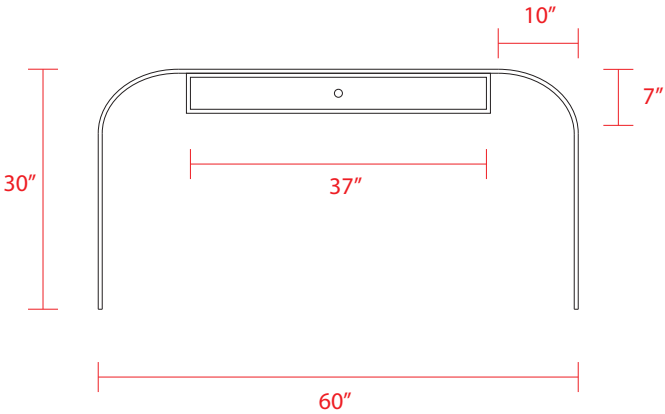

THE BRIDGE DESK

- **20" D (surface and legs)
- **Drawer hardware - round bronze knob
- **Drawer recessed 1" from edge both front and back

TINTED BRASS
WIRE BRUSH FINISH

SOLID NATURAL
WALNUT