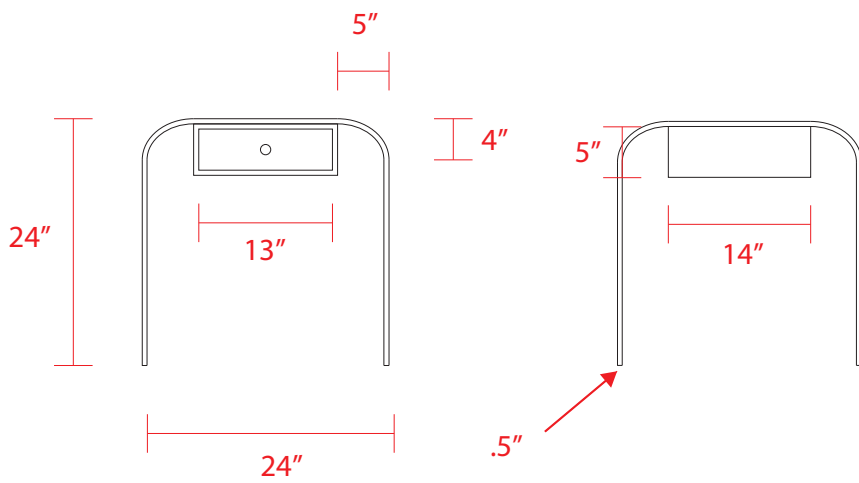

THE BRIDGE SIDE TABLE

SOLID NATURAL
WALNUT

DARK BRONZE
WIRE BRUSH FINISH