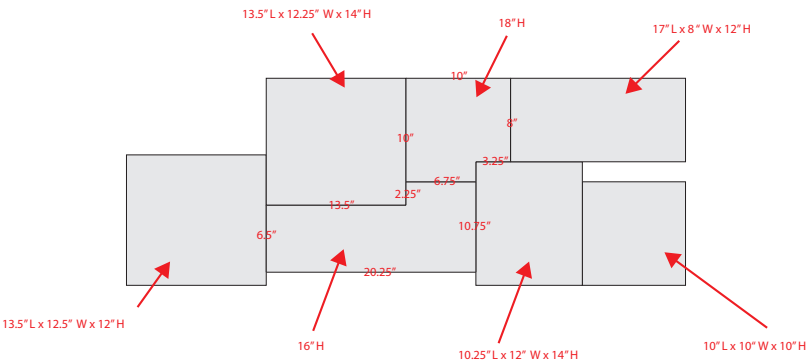

THE CITYSCAPE LOW TABLE

TINTED BRASS (1)
WIRE BRUSH FINISH

DARK BRONZE (2)
WIRE BRUSH FINISH

SOLID NATURAL
WALNUT (3)