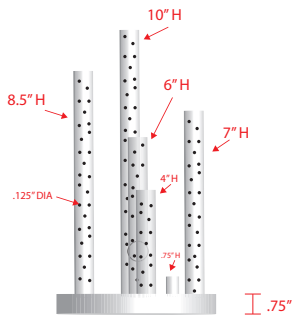

# THE CITYSCAPE TABLE LAMP

POLISHED BRASS