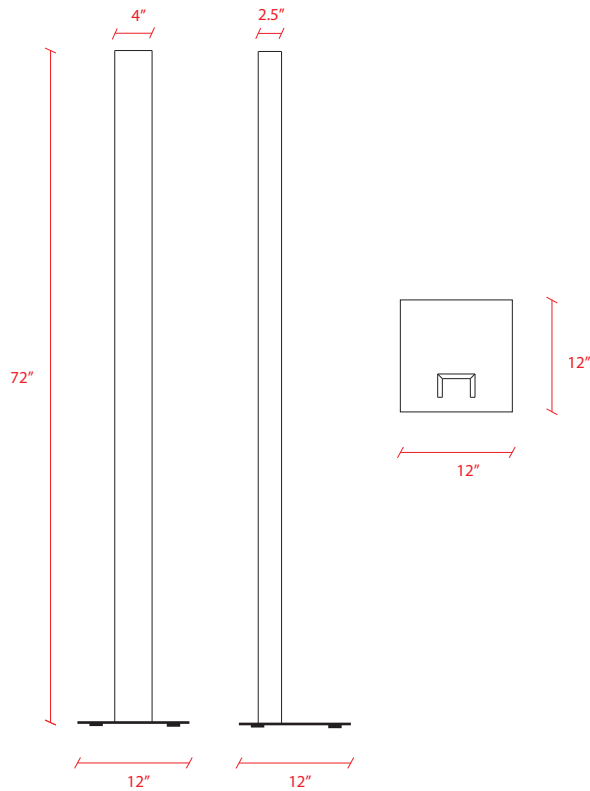

THE TOWER FLOOR LAMP

SOLID NATURAL
WALNUT

RAW STEEL