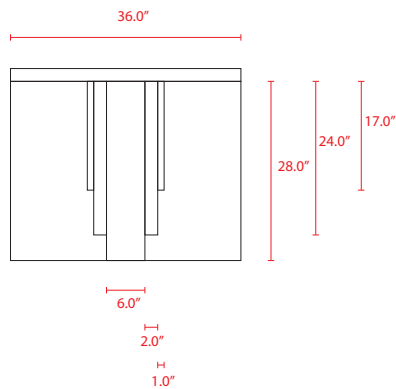

THE CITYSCAPE TABLE

NATURAL WHITE
OAK

DARK BRONZE
WIRE BRUSH FINISH