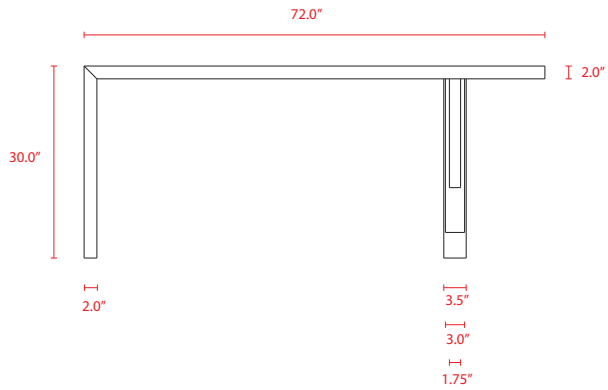

THE CITYSCAPE TABLE

NATURAL WHITE
OAK

DARK BRONZE
WIRE BRUSH FINISH