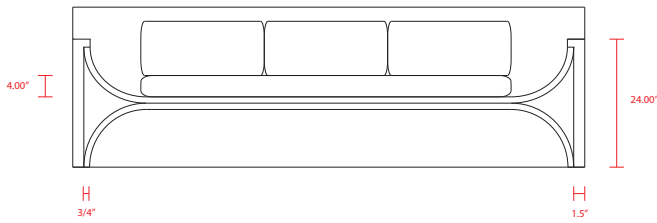

THE BRIDGESCAPE SOFA

FLAX MOHAIR

DARK BRONZE
WIRE BRUSH FINISH

SOLID NATURAL
WALNUT